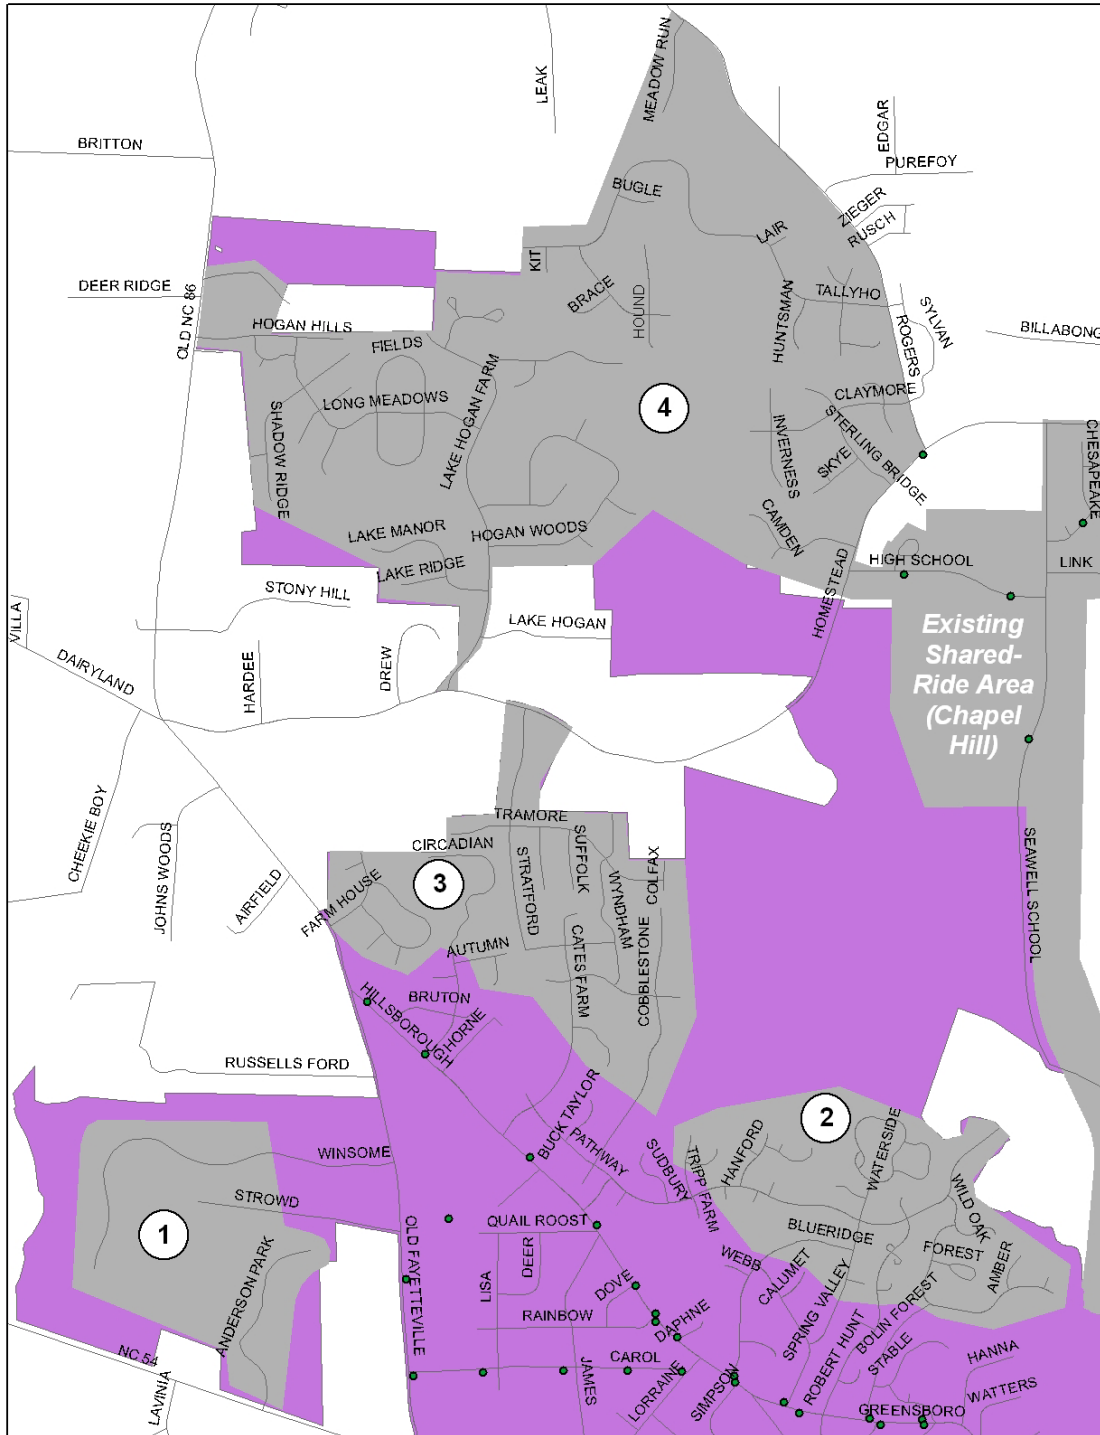

Carrboro Shared Ride Feeder Zones

For a description of the feeder zones, please view the next page.

Carrboro Shared Ride Feeder Zones

<i>Feeder Zones</i>	<i>Areas Served</i>	<i>Transfer Points To Bus Routes</i>
Anderson Park Area (Area 1 on Map)	Anderson Park Strowd Lane Winsome Lane	Carrboro Plaza Old Fayetteville Rd.
Pathway Drive Area (Area 2 on Map)	Bolin Forest Fair Oaks Spring Valley Webb Wood	Hillsborough Rd. N. Greensboro St.
N. Hillsborough Road (Area 3 on Map)	Arcadia Cates Farm Cobblestone Sunset Creek Wexford Williams Woods	Hillsborough Rd. Rogers/Homestead Chapel Hill High School MLK Jr./Homestead (9:05am to 4:05pm)
Lake Hogan Farms/ Homestead Rd. / Rogers Rd. (Area 4 on Map)	Camden Fox Meadow Highlands Area Lake Hogan Farms Meadow Run Rogers Road	Rogers/Homestead Chapel Hill High School Hillsborough Rd. MLK Jr./Homestead (9:05am to 4:05pm)